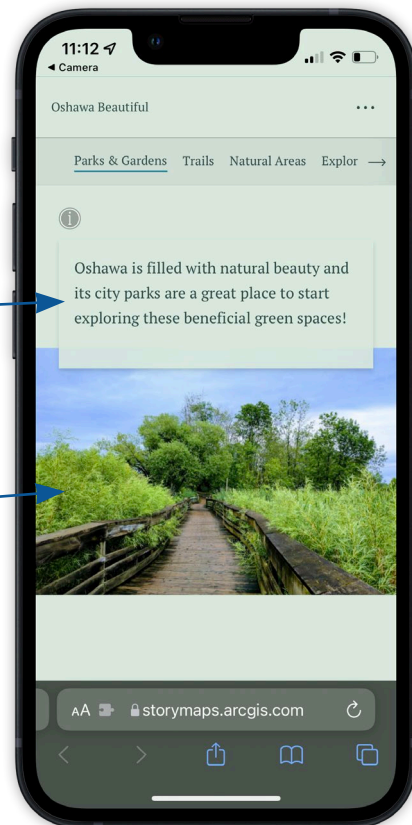

Oshawa Beautiful

Website

<https://arcg.is/qWzbf>

Available as link or QR code

Table of contents for quick navigation

Parks & Gardens

First Section

Intriguing and explanatory text scrolls in and out of view

Accompanying image showcases Oshawa's natural beauty

Trails

Second Section

Table of contents remains so reader can keep their place and for quick navigation

Information buttons provide additional context

Scrolling messages showcase Oshawa's best spaces in each category

Natural Areas

Third Section

Table of contents provides quick navigation to other parts of page

Simple categories separate out manicured, linear, and "wild" spaces, while not being too complicated

Images entice Oshawanians to explore *their city*

Demonstrates the importance of taking back Oshawa's natural spaces

The Map

Full interactive map shows green spaces for use across Oshawa

<https://ryerson.maps.arcgis.com/apps/webappviewer/index.html?id=676ac8587bc941bdac182989f7b50b5d>