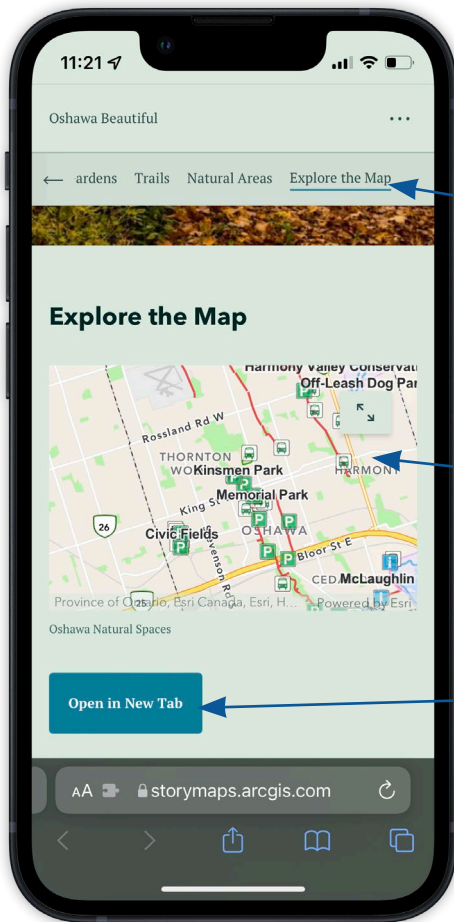

Oshawa Beautiful

Website

<https://arcg.is/qWzbf>

Available as link or QR code

Table of contents for quick navigation

Parks & Gardens

First Section

Intriguing and explanatory text scrolls in and out of view

Accompanying image showcases Oshawa's natural beauty

Trails

Second Section

Table of contents remains so reader can keep their place and for quick navigation

Information buttons provide additional context

Scrolling messages showcase Oshawa's best spaces in each category

Natural Areas

Third Section

Table of contents provides quick navigation to other parts of page

Simple categories separate out manicured, linear, and "wild" spaces, while not being too complicated

Images entice Oshawanians to explore *their city*

Explore the Map

Fourth Section

Final section

Map embed is interactive

Button allows for opening of map in new window for more interactive features or to be bookmarked for quick reference

EU Biodiversity

Quote