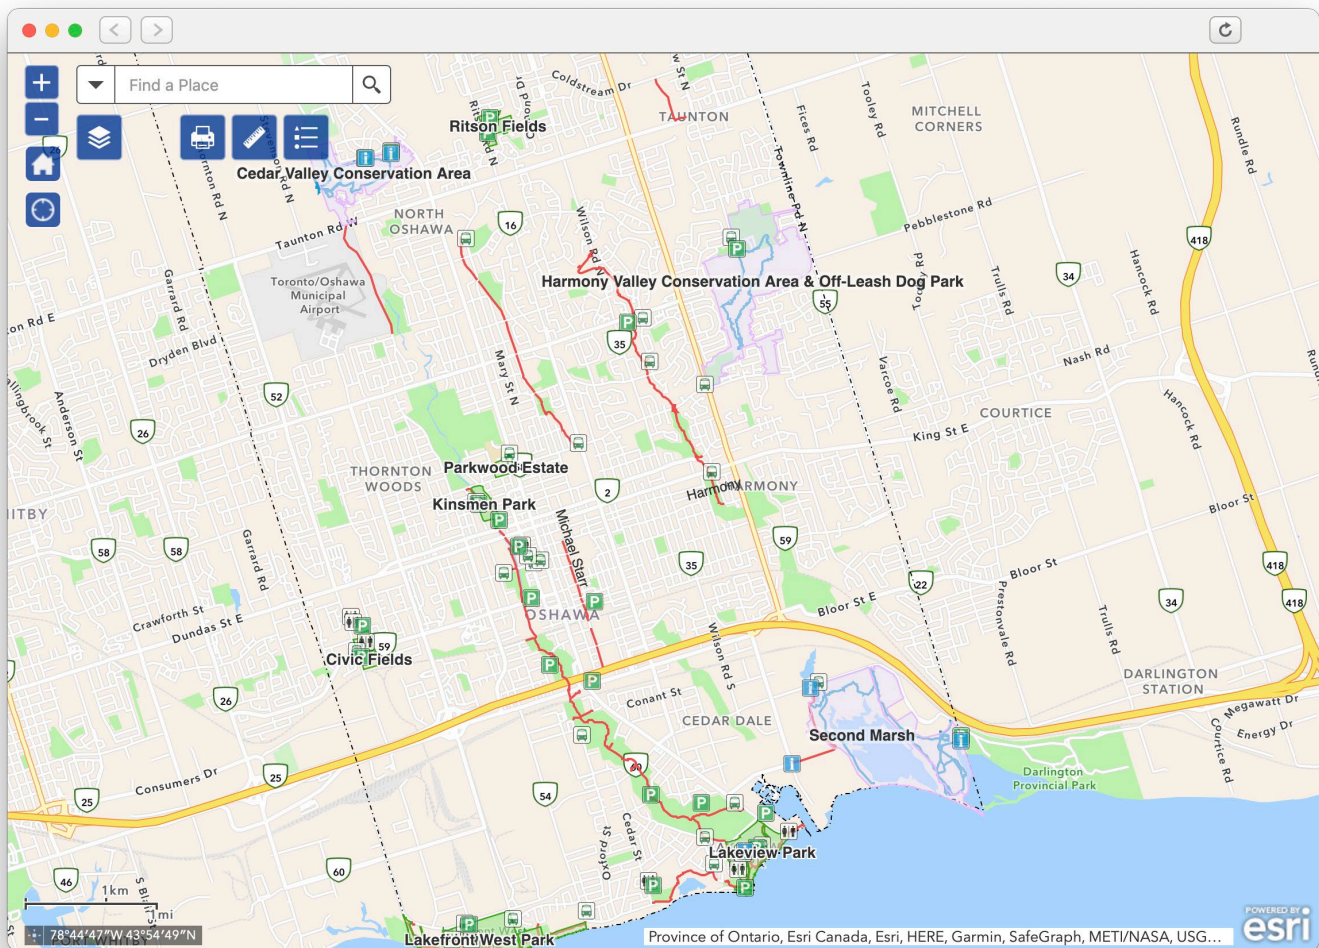

Natural Areas

Third Section

Table of contents provides quick navigation to other parts of page

Simple categories separate out manicured, linear, and "wild" spaces, while not being too complicated

Images entice Oshawanians to explore *their city*

Explore the Map

Fourth Section

Final section

Map embed is interactive

Button allows for opening of map in new window for more interactive features or to be bookmarked for quick reference

EU Biodiversity

Quote

Demonstrates the importance of taking back Oshawa's natural spaces

The Map

Full interactive map shows green spaces for use across Oshawa

<https://ryerson.maps.arcgis.com/apps/webappviewer/index.html?id=676ac8587bc941bdac182989f7b50b5d>