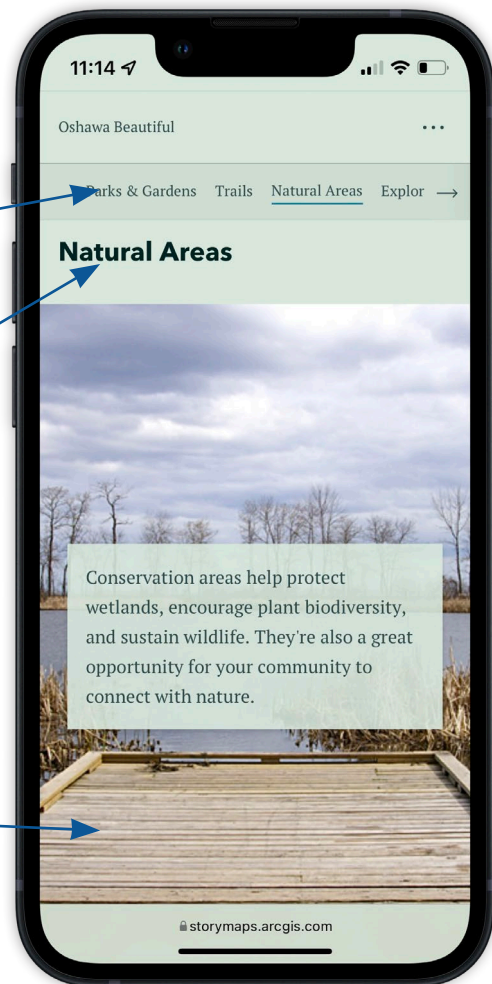

Oshawa Beautiful

Website

<https://arcg.is/qWzbf>

Available as link or QR code

Table of contents for quick navigation

Parks & Gardens

First Section

Intriguing and explanatory text scrolls in and out of view

Accompanying image showcases Oshawa's natural beauty

Trails

Second Section

Table of contents remains so reader can keep their place and for quick navigation

Information buttons provide additional context

Scrolling messages showcase Oshawa's best spaces in each category

Natural Areas

Third Section

Table of contents provides quick navigation to other parts of page

Simple categories separate out manicured, linear, and "wild" spaces, while not being too complicated

Images entice Oshawanians to explore *their city*

Explore the Map

Fourth Section

Final section

Map embed is interactive

Button allows for opening of map in new window for more interactive features or to be bookmarked for quick reference

EU Biodiversity

Quote